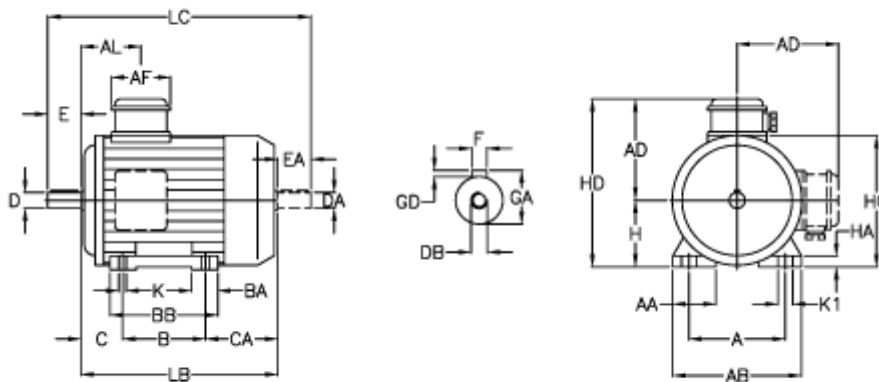

Article number: 252300300412

Description: ICME IE3 Tree-phase motor TPE100LB4-4 3.0KW
1400 rpm 230-400V 50HZ IP55 B3

Measures

A = 160	BA = 40	EA = 60	K = 12
A/F = 84	BB H7 = 176	F = 8	K1 = 20
AA = 42	C = 63	GA = 31	L = 366
AB = 200	CA = 105	GD = 7	LB = 306
AC = 195	D = 28	H = 100	LC = 429
AD = 140	DA = 28	HA = 14	
AL = 96	DB = M10	HC = 200	
B = 140	E = 60	HD = 240	